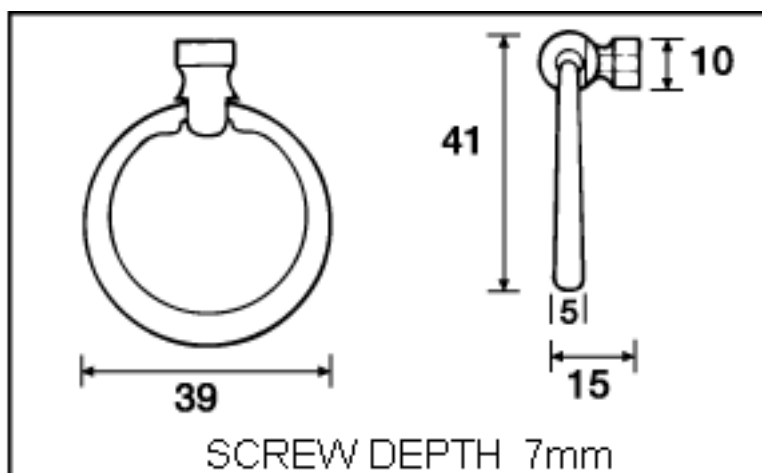

L9240 Solid Brass Ring Pull

Size: 40mm Ø

Colour: Matt Black

Kethy Australia
Architectural Accessories
Greg Steele Trading Pty Ltd
Unit 15/ 29-33 Waratah Street
(PO Box 3292)
Kirrawee NSW 2232
Australia

Phone: (02) 9542 4991
Fax: (02) 9542 4662
Email: sales@kethy.com.au
Melbourne and Brisbane
Phone/Fax: 1300 769 662
Mobile: Brisbane 0400 494 368
Mobile: Melbourne 0409 578 885