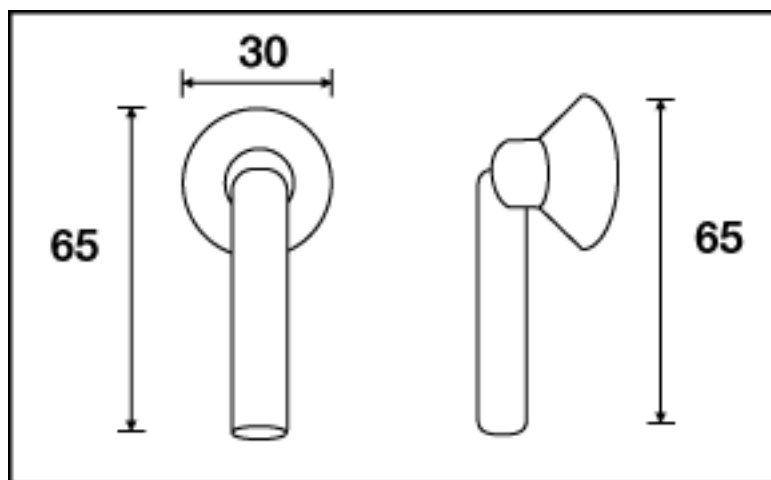

D371 Die-Cast Zinc Handle and Drop Knob
Sizes: 96mm C to C and 40mm Ø

Colours: Bright Chrome ends with Brushed Nickel Bar

Kethy Australia
Architectural Accessories
Greg Steele Trading Pty Ltd
Unit 15/ 29-33 Waratah Street
(PO Box 3292)
Kirrawee NSW 2232
Australia