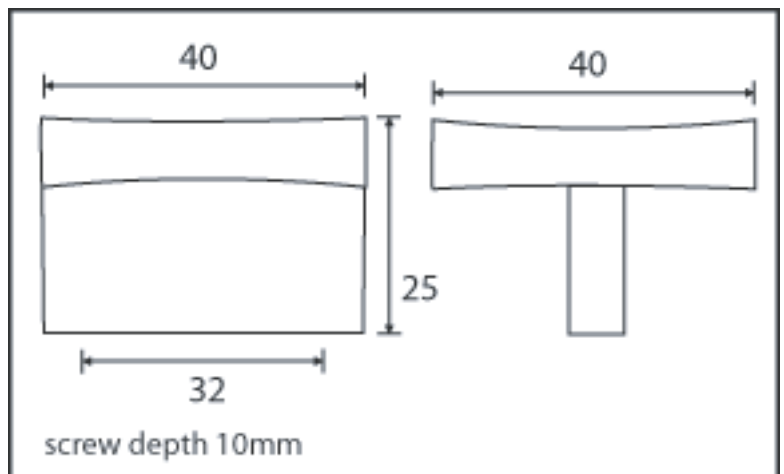

D365 knob.
40 x 40mm, 32mm CtoC.
Colours:
Polished Chrome and Satin

Kethy Australia
Architectural Accessories
Greg Steele Trading Pty Ltd
Unit 15/ 29-33 Waratah Street
(PO Box 3292)
Kirrawee NSW 2232
Australia