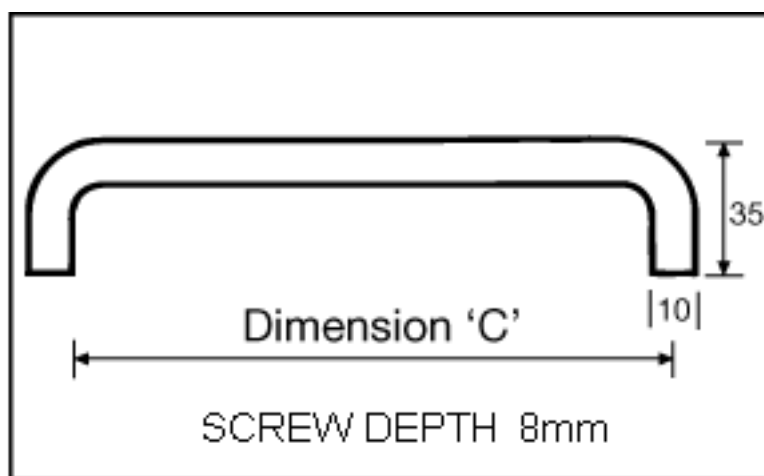

S609 Stainless Steel D Handle

S609	Size C
	96
	128
	250
	300
	400
	500
	600
	700
	800

Kethy Australia
Architectural Accessories
Greg Steele Trading Pty Ltd
Unit 15/ 29-33 Waratah Street
(PO Box 3292)
Kirrawee NSW 2232
Australia