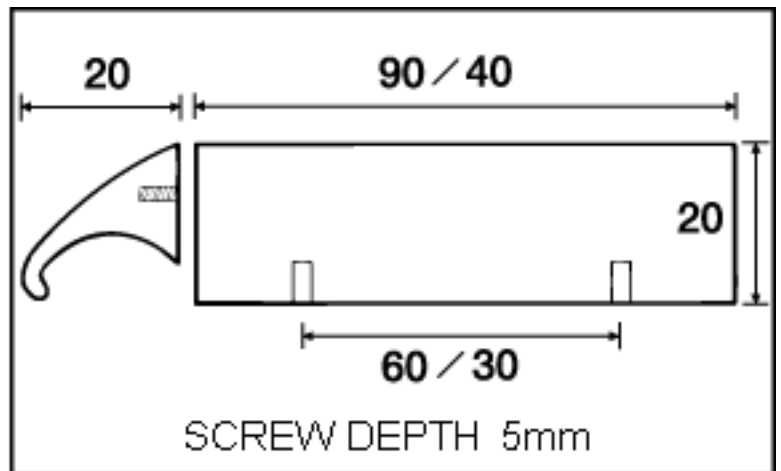

D559 Die-Cast Zinc Awning
Handle
Center sizes: 30 and 60mm

Colours: Brushed Nickel and
Alu-colour

Kethy Australia
Architectural Accessories
Greg Steele Trading Pty Ltd
Unit 15/ 29-33 Waratah Street
(PO Box 3292)
Kirrawee NSW 2232
Australia