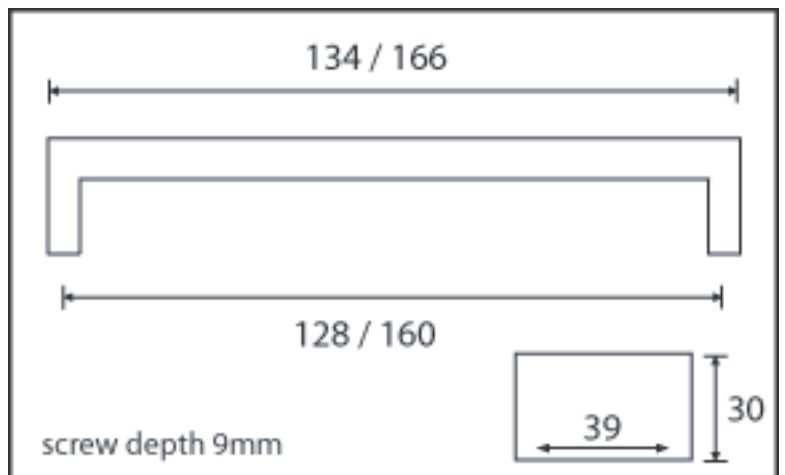

D365 handle.  
Size: 128mm CtoC  
Colours:  
Polished Chrome and Satin  
Chrome

Kethy Australia  
Architectural Accessories  
Greg Steele Trading Pty Ltd  
Unit 15/ 29-33 Waratah Street  
(PO Box 3292)  
Kirrawee NSW 2232  
Australia