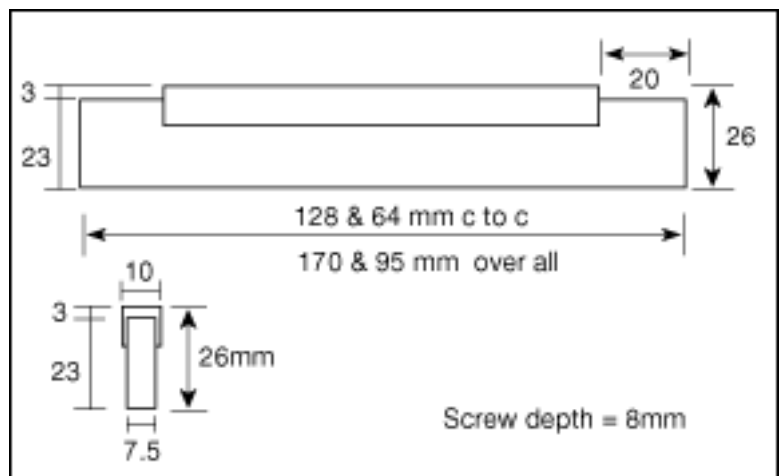

B712 two tone handle

Colour: Satin/Polished chrome

Sizes: 128 and 64mm C to C

Kethy Australia
Architectural Accessories
Greg Steele Trading Pty Ltd
Unit 15/ 29-33 Waratah Street
(PO Box 3292)
Kirrawee NSW 2232
Australia