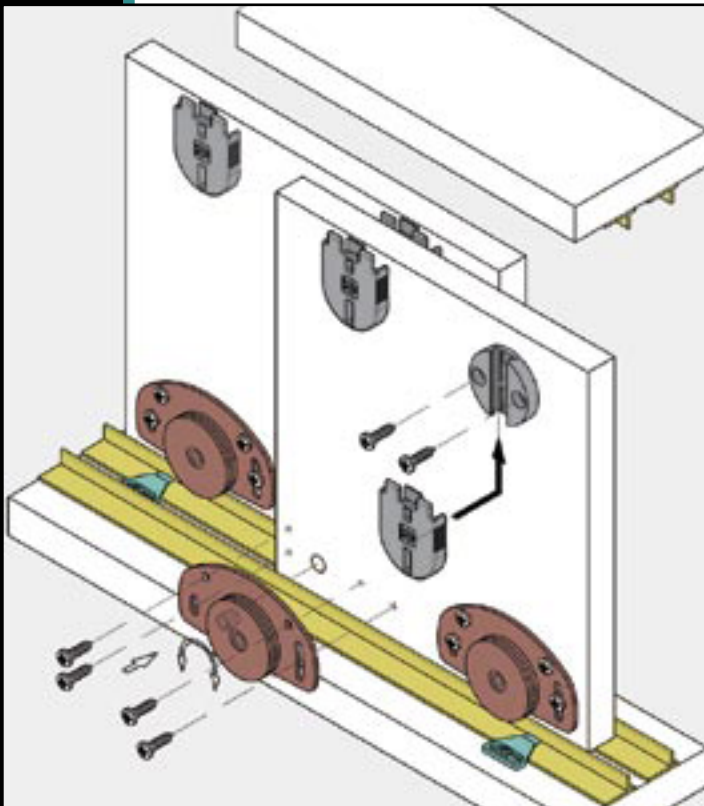

Kethy®

K0320

SURFACE
MOUNTED
RETROFIT

European Quality
25kg, 43kg, 55kg
Capacity

COMPONENTS

0320/5
Upper roller

0320/6/9/11
Lower runner

TRACK REQUIREMENTS