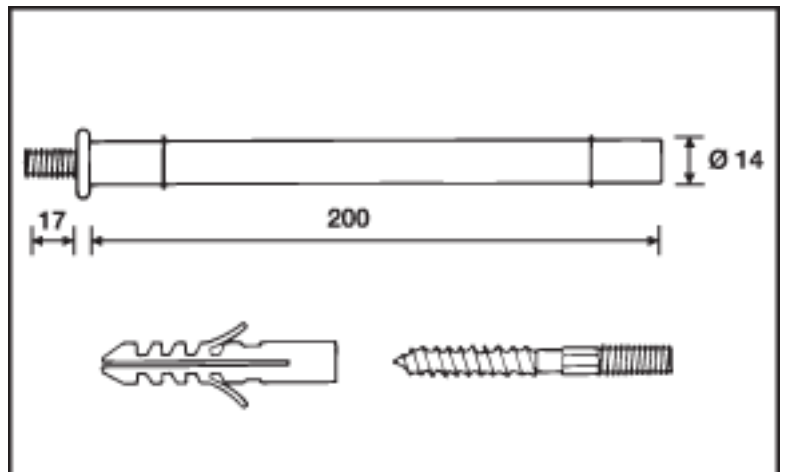

FS934 shelf support system.
Recommended for max shelf width 250mm

Kethy Australia
Architectural Accessories
Greg Steele Trading Pty Ltd
Unit 15/ 29-33 Waratah Street
(PO Box 3292)
Kirrawee NSW 2232
Australia