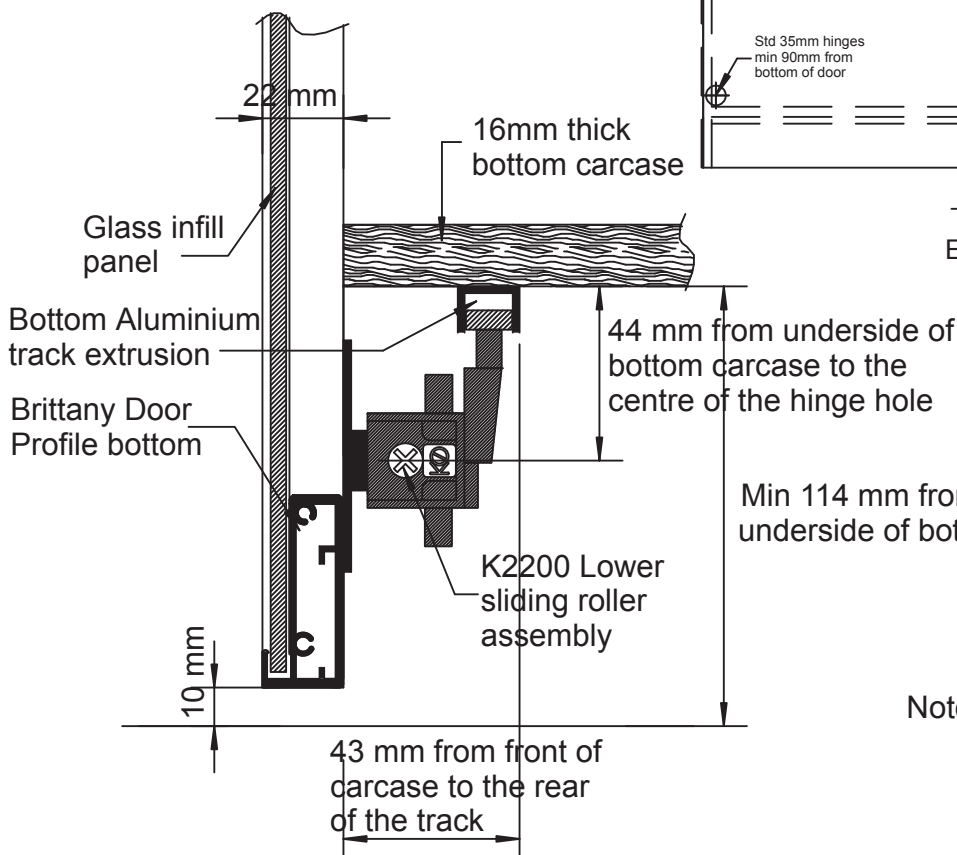

K2200 Bi - Fold Aluminium Door Specification Sheet

Note : Maximum Weight Capacity 40 kg

Top Roller Detail

Elevation

Bottom Roller Detail

Min 114 mm from floor to underside of bottom carcass

Note : Aluminium doors are often used without the bottom track.