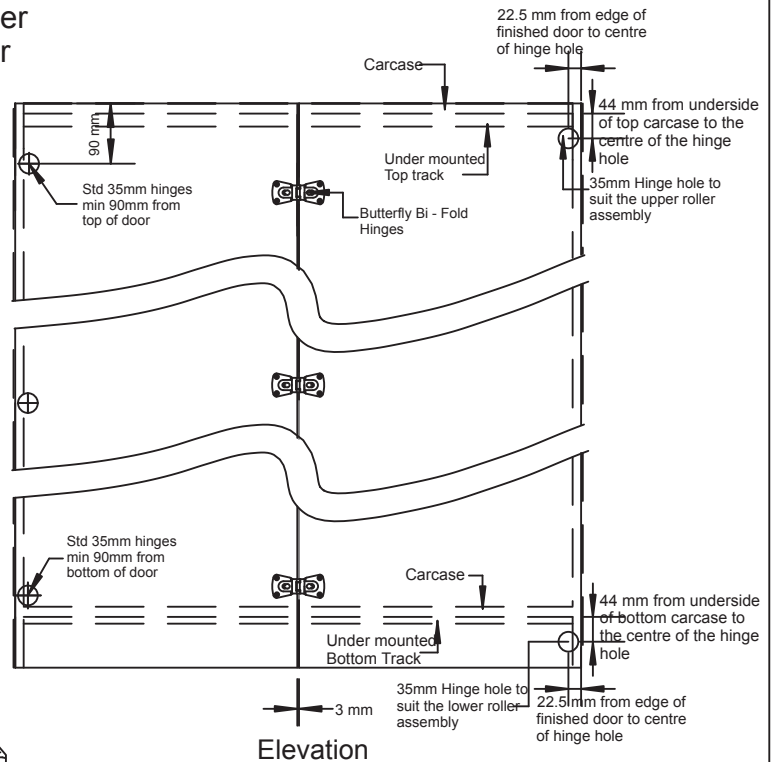

K2200 Bi - Fold Aluminium Door Specification Sheet

Note : Maximum Weight Capacity 40 kg

Top Roller Detail

Elevation

Bottom Roller Detail

Min 114 mm from floor to underside of bottom carcass

Note : Aluminium doors are often used without the bottom track.