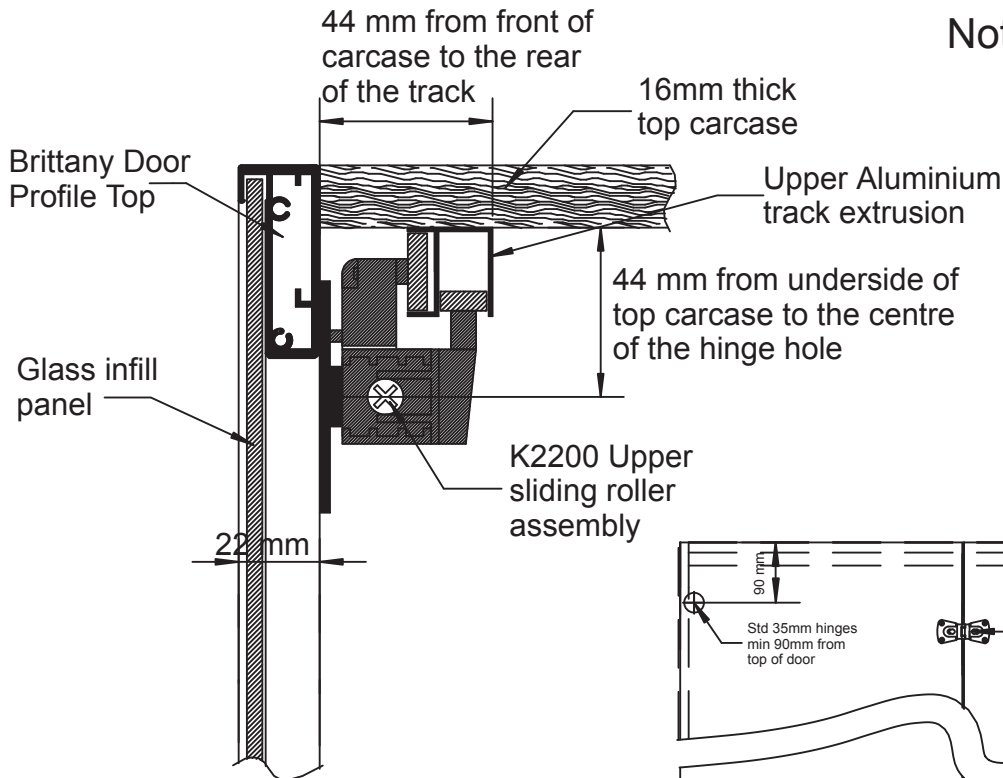

K2200 Bi - Fold Aluminium Door Specification Sheet

Note : Maximum Weight Capacity 40 kg

Top Roller Detail

Elevation

Bottom Roller Detail

Min 114 mm from floor to underside of bottom carcass

Note : Aluminium doors are often used without the bottom track.